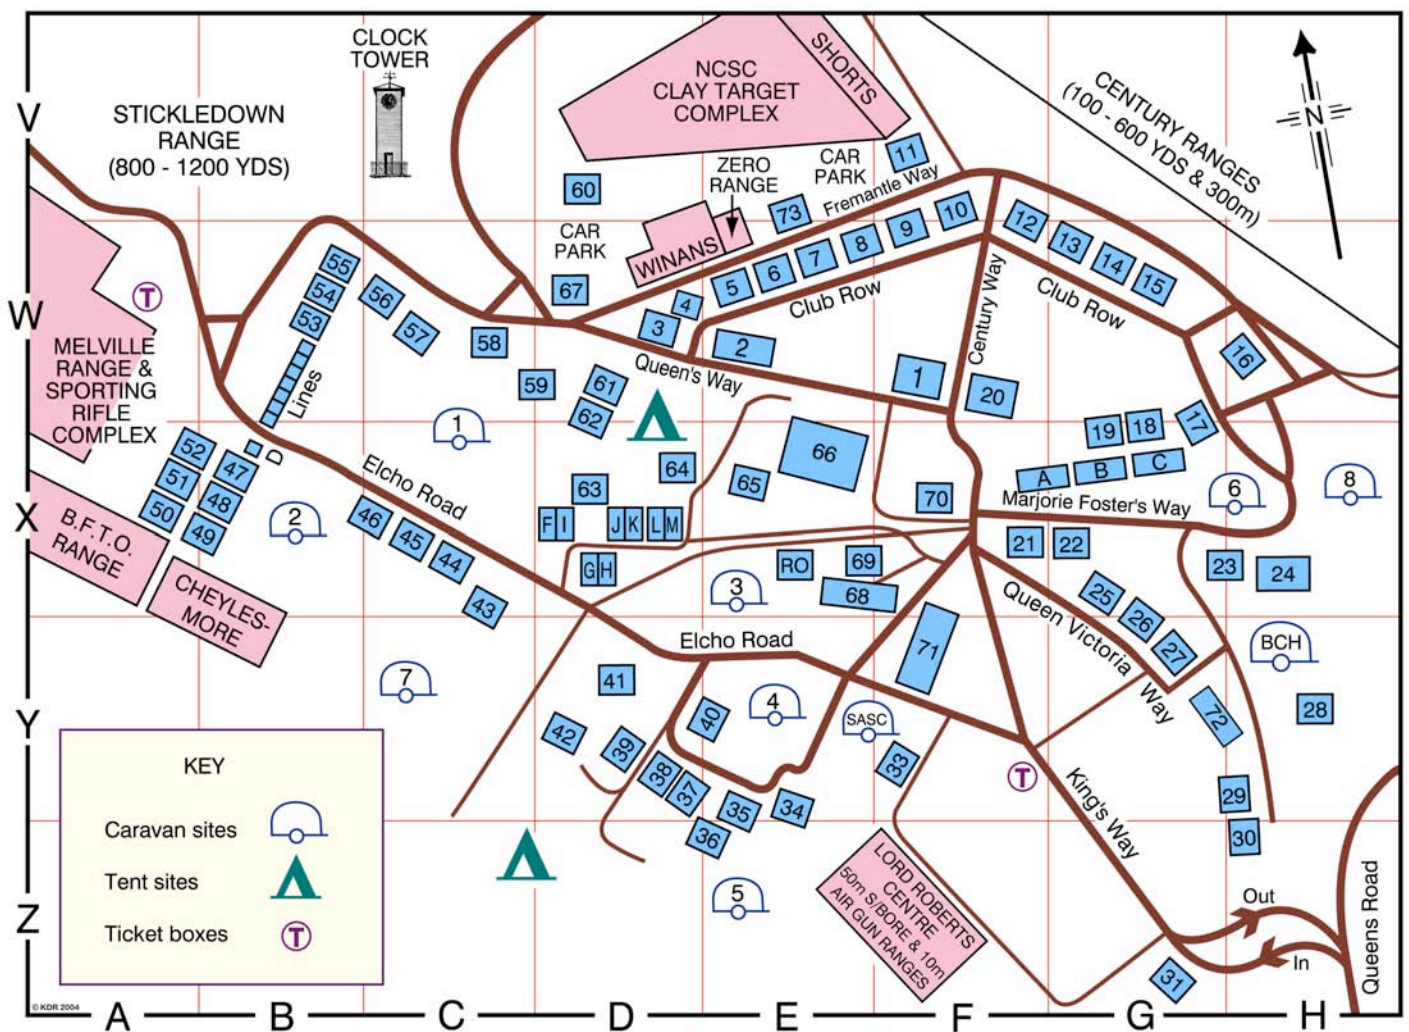

# Key to Map

1	NRA Offices	FW	49	Kangaroo Corner	BX
2	Exhibition Hut (MLAGB)	EW	50	Mallabar (BFTO)	AX
3	ARA Officers Mess	DW	51	Imperial Lodge	AX
4	ATSC Caretaker	DW	52	Running Deer Hut (Central Bankers)	AX
5	Surrey RA	EW		Elcho Lodge	BW
6	English XX	EW	53	Stickledown Lodge	BW
7	Richardson Lodge	EW	54	Cottesloe Lodge	BW
8	North London RC	EW	55	Clock Tower Lodge	CW
9	Ibis RC	FW	56	Ranfurly Lodge	CW
10	City RC	FV	57	William Evans Gunmakers	CW
11	Jenny's Snack Bar	FV	58	Bisley Shooting Ground	DW
12	London & Middlesex RA	FW	59	National Clay Shooting Centre	DV
13	The Cottage	GW	60	English VIII	DW
14	Bunhill Lodge	GW	61	British Pistol Club	DW
15	Artists RC	GW	62	Greshams School	DX
16	British Commonwealth RC	HW	63	Sit Perpetuum RC	DX
17	Anderby Lodge	GX	64	Marylebone R & PC (Dukka Hut)	EX
18	Broome Lodge	GX	65	NRA Pavilion	EX
19	Woffington Lodge	GX		Vacant	DW
20	Fultons / Welsh RA / SLRC / Ten Ring / Old Guildfordians	FW	66	NRA Target Store	EX
21	Lloyds TSB Rifle Club	FX	67	MoD / NRA Armouries	EX
22	Bullet Lodge (Barclays)	GX	68	Derby Lodge (TARA / CCRS)	FX
23	Erin	GX	69	Accommodation Block ( <i>proposed</i> )	FY
24	NRA Workshops	HX	70	Victoria Row	GY
25	The Barn	GX	71	Bisley Gun Club	EV
26	Queen's Lodge	GY	72		
27	MacDonald Stewart Pavilion	GY	73		
28	Camp Cottage	HY		Huts	
29	NRA Estate Staff	HY		A, B, C, Lines	GX
30	Old Sergeants Mess RC	HZ		D Lines	BW
31	CPSA	GZ		F, G, H, I, J, K, L, M Lines	DX
33	St George's Lodge (LMRA)	FY		RO Lines	EX
34	Royal Marines RA	EY			
35	Dolphin Lodge	EY		Caravan Sites	
36	Royal Air Force SAA	EZ		Site 1	CX
37	RAF Dormitory	DY		Site 2	BX
38	Dormitory 2	DY		Site 3	EX
39	The Menagerie	DY		Site 4	EY
40	Atholl Row	EY		Site 5	EZ
41	Hythe Lodge (HQ ARA)	DY		Site 6	HX
42	Inns of Court	DY		Site 7	CY
43	HAC	CX		Site 8	HX
44	Trethewey Lodge	CX		Site BCH	HY
45	The Spott (BDMP)	CX		Site SASC	EY
46	The Hut	CX			
47	Poppy Lodge	BX		Tent Sites	
48	Hedgehog Hut	BX		Members	DW, CZ

# Ranges Layout